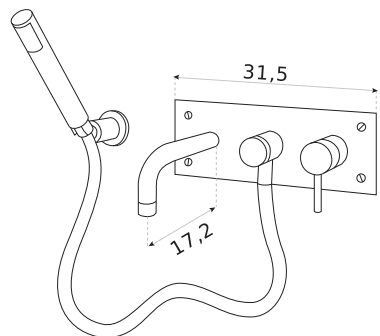

rubinetti/miscelatori taps/mixer taps

ACCESSORI ACCESSORIES

MISCELATORE lavabo da piano con canna lunga orientabile
FINITURA acciaio lucido

MIXER TAP top mounted mixer for washbasin with swivelling long spout
FINISH polished steel

CODICE CODE	FINITURA FINISH
ML150A	acciaio lucido polished steel

MISCELATORE bidet da piano con canna snodata orientabile
FINITURA acciaio lucido

MIXER TAP top mounted mixer for bidet with swivelling jointed spout
FINISH polished steel

CODICE CODE	FINITURA FINISH
MB140A	acciaio lucido polished steel

MISCELATORE gruppo vasca ad incasso con bocca e deviatore/presa acqua, con doccino in ABS cromato
FINITURA acciaio lucido

MIXER TAP built-in bath mixer with connection water outlet/diverter, with hand-shower in chromed ABS
FINISH polished steel

CODICE CODE	FINITURA FINISH
MVPA50AS	acciaio lucido polished steel

kit accessori accessories kit

KIT per trattamento anticalcare per lavabi in vetro.
Un flacone detergente più un flacone soluzione anticalcare

KIT limescale-proof treatment for glass washbasin.
A detergent bottle plus a solution limescale bottle

CODICE CODE
KTA