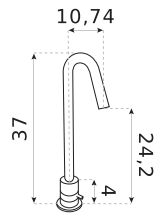

DIMENSIONI DIMENSIONS

CODICE CODE	FINITURA FINISH
OMT26C	cromato chromed

DIMENSIONI DIMENSIONS

CODICE CODE	FINITURA FINISH
MT2635C	cromato chromed

rubinetti/miscelatori

taps/mixer taps

ACCESSORI

ACCESSORIES

ORMV19C

FINITURA
FINISH

cromato
chromed

rubinetti/miscelatori taps/mixer taps

ACCESSORI ACCESSORIES

MISCELATORE lavabo da piano con canna lunga orientabile
FINITURA acciaio lucido

MIXER TAP top mounted mixer for washbasin with swivelling long spout
FINISH polished steel